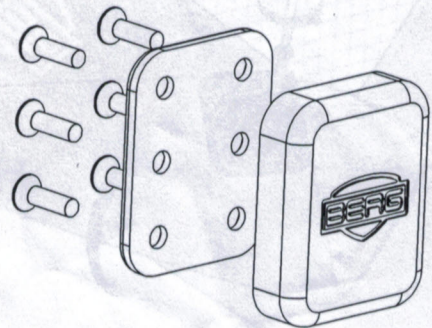

## Opening band repair kit

Art.no. 51.30.74.90

49.90.74.90 - Manual SN Comfort Opening band repair kit